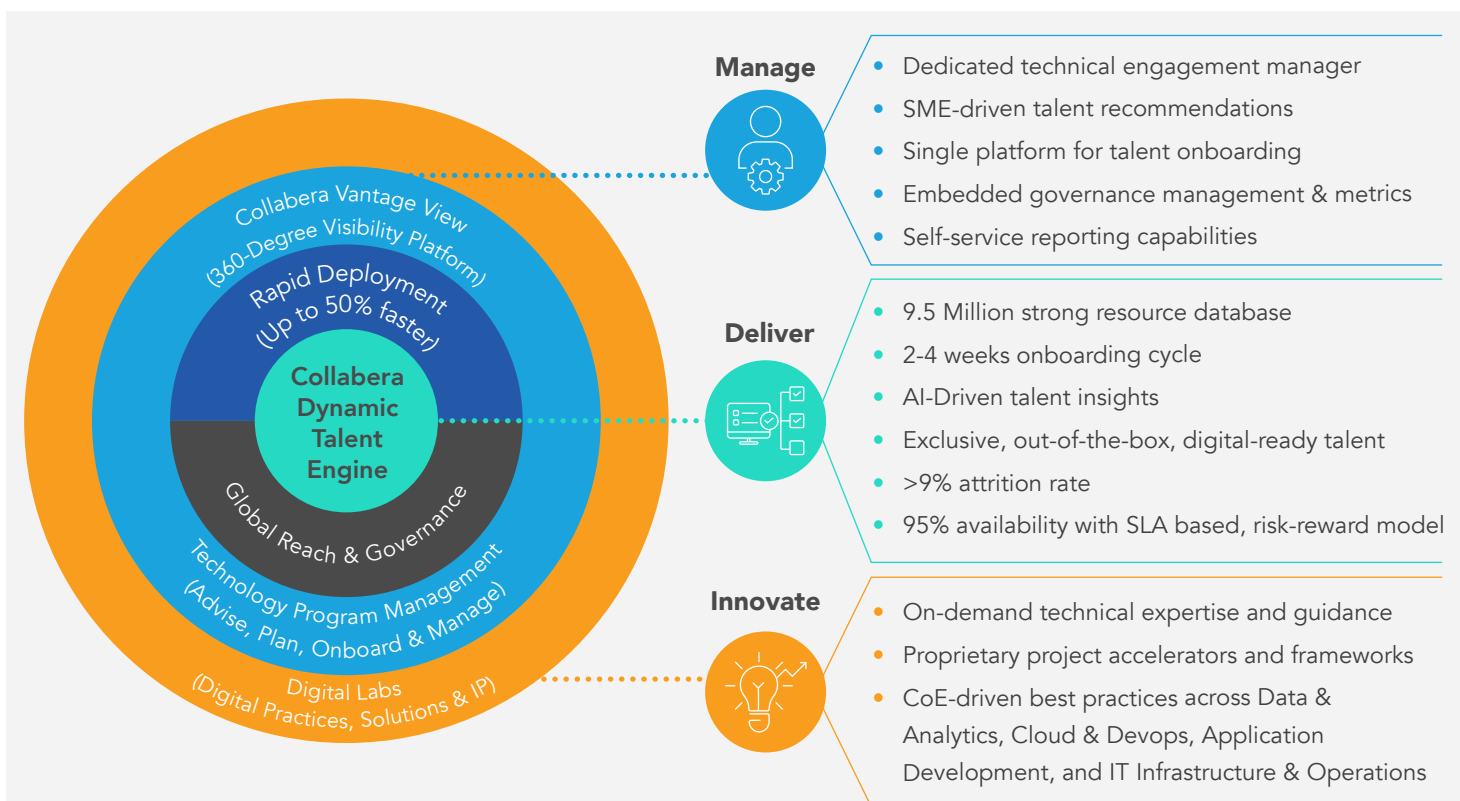

One or one thousand. Discover agility like never before.

For global enterprises, finding the right digital talent has never been easy. In fact, expensive multi-vendor strategies, an average attrition rate of 23%, and long incubation cycles, force most managers to spend close to 10 hours a week on digital talent sourcing alone.

To create agile, scalable workforces, enterprises need to think outside the conventional paradigm and engage solutions that offer rapid scalability and enhanced cost control, alongside greater project accountability.

And Collabera Vantage does just that.

A TALENT ENGINE FOR THE ALWAYS-ON ENTERPRISE

Collabera Vantage is an agile solution that brings you the right blend of skill sets across a spectrum of workforce frameworks and capacity needs - on-site, flexible or remote.