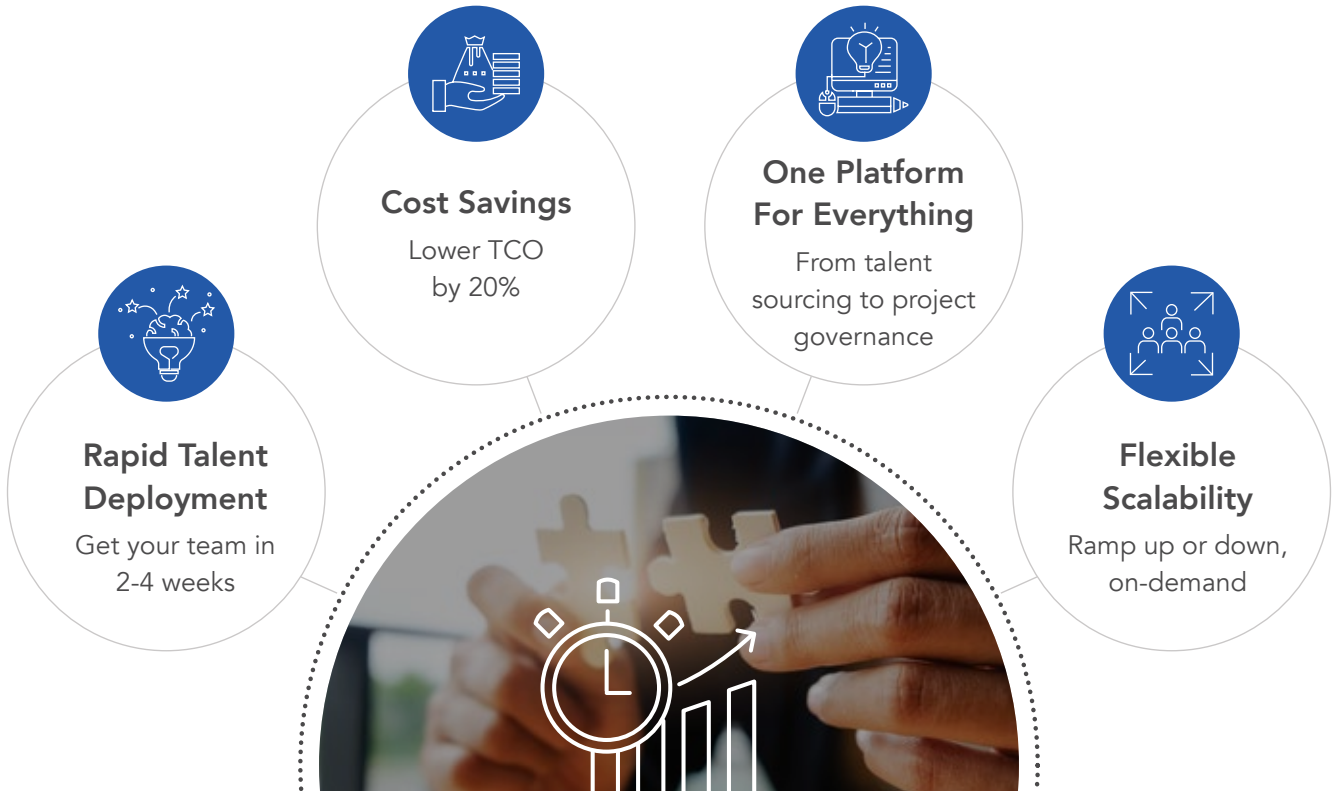

HOW DOES VANTAGE ADD VALUE?

VANTAGE ACCELERATES ENTERPRISE OUTCOMES

Multinational banking and financial institute achieves **60% reduction** in onboarding time

Driving a **22% lower** attrition rates at customer service centers for major IT and software firm

50% increase in innovation velocity for a global management consulting group

Leading enterprises use Vantage to scale the workforce, capture larger markets and widen the operational spectrum. Get in touch at info.services@collabera.com and let's start a conversation.

Or visit us at itservices.collabera.com to learn more.

With 16,000+ professionals across 10 countries, 70 offices and 3 global delivery centers, Collabera offers comprehensive technology solutions and services with a focus on building and managing scalable infrastructure and applications to fuel enterprise digital growth.

We believe that building revenue for our clients in a technologically-driven business arena, requires much more than a one-size-fits-all solution, and that real outcomes are delivered at the intersection of human experiences and technology.

With Collabera you can always **#ExpectMore**

General Contact

Phone: +1.877.264.6424 | +1.973.889.5200

Fax: +1.973.292.1643

Email: info.services@collabera.com

Corporate Headquarters

110 Allen Road

Basking Ridge, NJ 07920